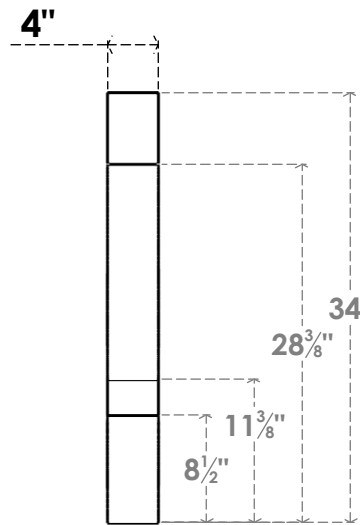

# ITEM NUMBER: BRCPC040X34000X34000BOA

4"W X 34"D X 34"H BALBOA ARCHITECTURAL GRADE PVC CLOSED KNEE BRACE

**SIDE PROFILE**

**FRONT PROFILE**

**ISOMETRIC**

EKENA MILLWORK  
2300 WEST MAIN ST.  
CLARKSVILLE, TX 75426  
TOLL FREE: 866-607-0453  
WWW.EKENAMILLWORK.COM

NOTES

1. INSTALLATION TO BE COMPLETED IN ACCORDANCE WITH MANUFACTURER'S SPECIFICATIONS.
2. DRAWING MAY NOT BE TO SCALE
3. THIS DRAWING IS INTENDED FOR DESIGN AND PLANNING PURPOSES ONLY.
4. ALL INFORMATION CONTAINED HEREIN WAS CURRENT AT THE TIME OF DEVELOPMENT BUT MUST BE REVIEWED AND APPROVED BY THE PRODUCT MANUFACTURER TO BE CONSIDERED ACCURATE.
5. ARCHITECTURAL GRADE PVC PRODUCTS ARE MADE FROM EXPANDED CELLULAR PVC AND COME NATURALLY WHITE BUT MAY BE PAINTED