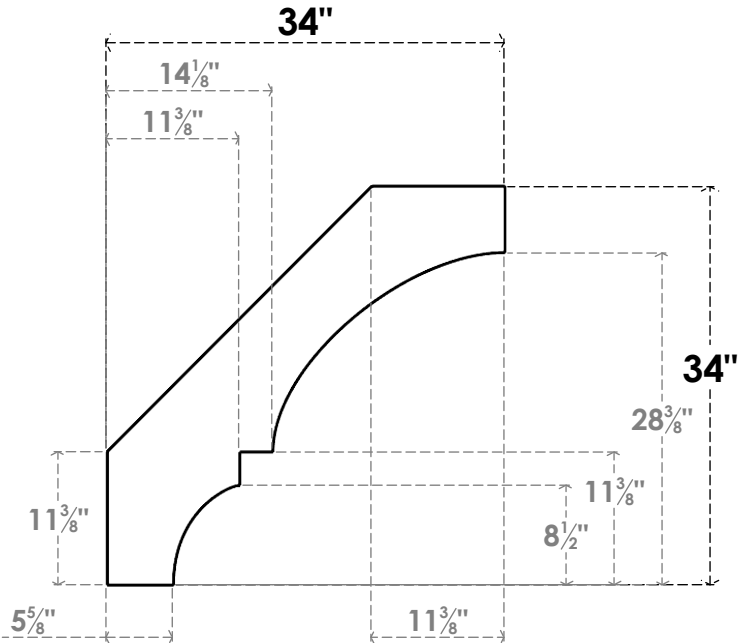

# ITEM NUMBER: BRCPC040X34000X34000BOA

4"W X 34"D X 34"H BALBOA ARCHITECTURAL GRADE PVC CLOSED KNEE BRACE

**SIDE PROFILE**

**FRONT PROFILE**

**ISOMETRIC**

EKENA MILLWORK  
2300 WEST MAIN ST.  
CLARKSVILLE, TX 75426  
TOLL FREE: 866-607-0453  
WWW.EKENAMILLWORK.COM